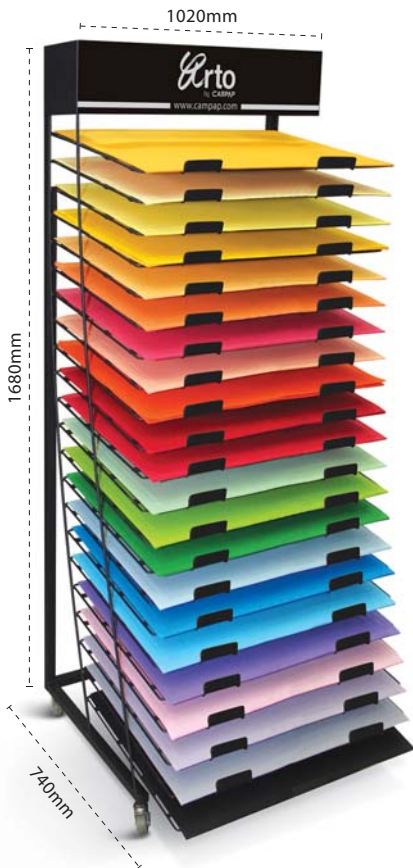

DSR10 Roll Paper Display Stand
for Paper Roll

Size (length x width x height)	Kgs
610 x 380 x 1780mm	24

DSC21 Fit Colour Card Display Stand

Size (length x width x height)	Kgs
1020 x 740 x 1680mm	45

For Colour Card Display Size: 700 x 1000mm