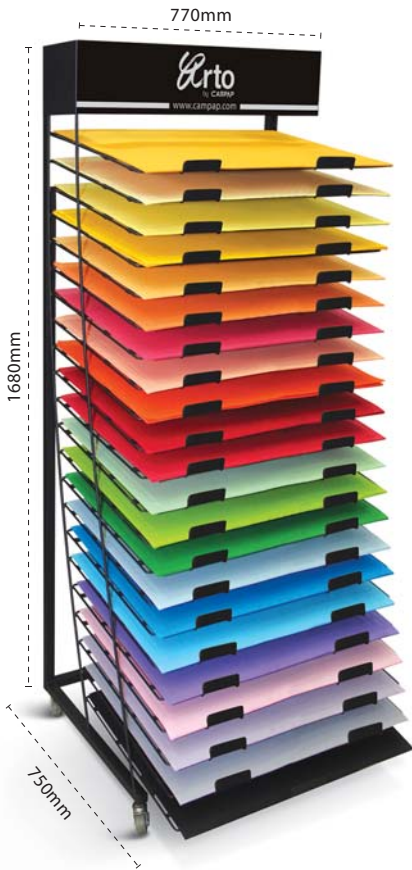

DSC22 Fit Colour Card Display Stand

Size (length x width x height)

Kgs

770 x 750 x 1680mm

35

For Colour Card Display Size: 500 x 700mm

700mm

500mm

For Colour Card Display Size: 508 x 635mm

635mm

508mm

DSC23 Fit Colour Card Display Stand

Size (length x width x height)

Kgs

445 x 550 x 1680mm

22

For Colour Card Display
Size: A3

A3

420mm

297mm

For Colour Card Display
Size: A4

A4

210mm

A4

210mm

297mm