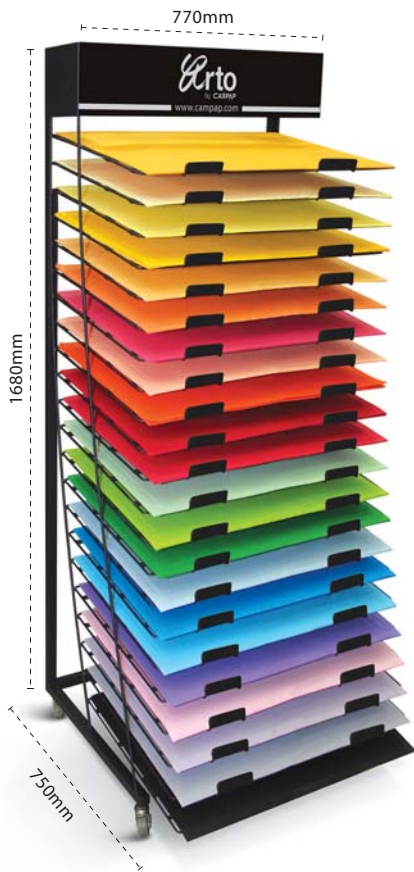

DSC22 Fit Colour Card Display Stand

Size (length x width x height)

Kgs

770 x 750 x 1680mm

35

For Colour Card Display Size: 500 x 700mm

700mm

500mm

For Colour Card Display Size: 508 x 635mm

635mm

508mm

DSC23 Fit Colour Card Display Stand

Size (length x width x height)

Kgs

445 x 550 x 1680mm

22

For Colour Card Display
Size: A3

420mm

297mm

For Colour Card Display
Size: A4

210mm

210mm

297mm