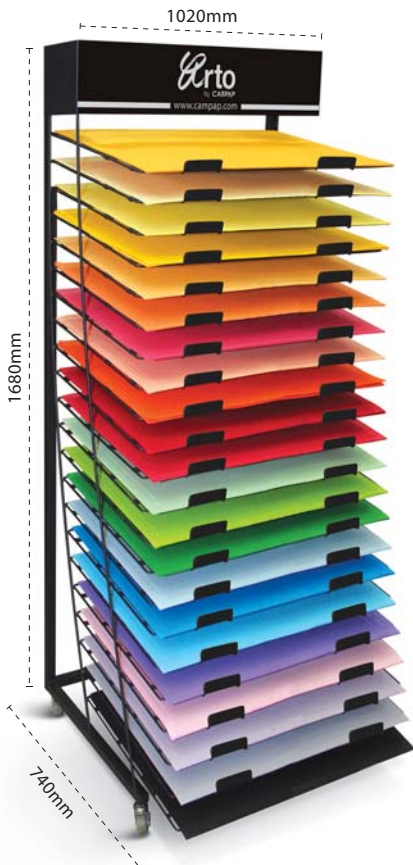

DSC21 Fit Colour Card Display Stand

Size (length x width x height)

Kgs

1020 x 740 x 1680mm

45

For Colour Card Display Size: 700 x 1000mm